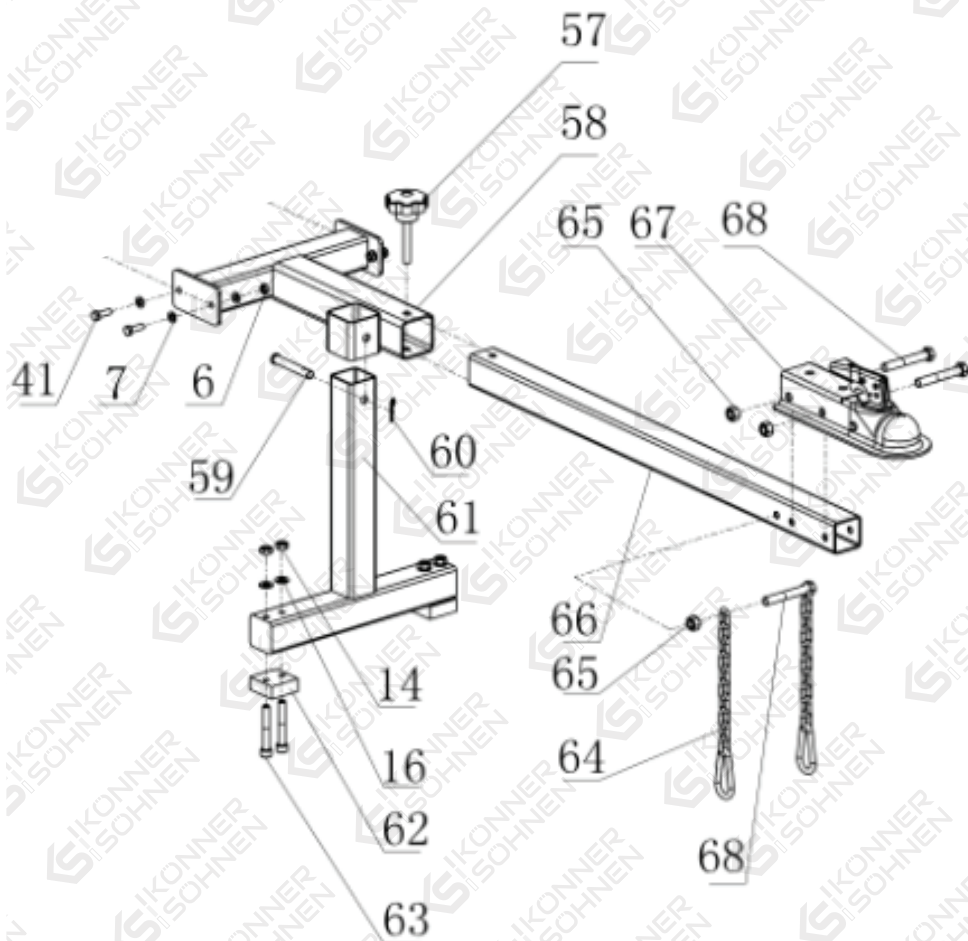

WOOD CHIPPER EXPLODED VIEW

KS 500WS, KS 700WS

TRADITIONELLE DEUTSCHE QUALITÄT

No	REF. No	DESCRIPTION	QTY
1	KS 500WS-1	Feed hopper	1
2	KS 500WS-2	M6x30 Cross recessed pan head screws	4
3	KS 500WS-3	Handle	2
4	KS 500WS-4	Flat Washer $\varphi 6$	4
5	KS 500WS-5	Non-Metallic Insert Hex Nut M6	4
6	KS 500WS-6	Non-Metallic Insert Hex Nut M5	31
7	KS 500WS-7	Flat Washer $\varphi 8$	65
8	KS 500WS-8	Anti-splash plate	1
9	KS 500WS-9	Press plate	1
10	KS 500WS-10	M8X20 Hex bolts	20
11	KS 500WS-11	Non-Metallic Insert Hex Nut M4	4
12	KS 500WS-12	Switch box	1
13	KS 500WS-13	M4x70 Cross recessed pan head screws	4
14	KS 500WS-14	Non-Metallic Insert Hex Nut M10	29
15	KS 500WS-15	Spring Washer $\varphi 12$	12
16	KS 500WS-16	Flat Washer $\varphi 10$	38
17	KS 500WS-17	Engine	1

No	REF. No	DESCRIPTION	QTY
18	KS 500WS-18	Guide plate	1
19	KS 500WS-19	Knob	1
20	KS 500WS-20	Steerable hopper	1
21	KS 500WS-21	Fixed hopper	1
22	KS 500WS-22	Engine Fixed plate	1
23	KS 500WS-23	Bearing housing	2
24	KS 500WS-24	Body	1
25	KS 500WS-25	Key	1
26	KS 500WS-26	Spacer	2
27	KS 500WS-27	M10X25 Hex bolts	6
28	KS 500WS-28	Baffle	2
29	KS 500WS-29	Roller	1
30	KS 500WS-30	Knife	2
31	KS 500WS-31	8x7 key	1
32	KS 500WS-32	Body baffle	1
33	KS 500WS-33	Spring Washer M8	21
34	KS 500WS-34	Cover	1

No	REF. No	DESCRIPTION	QTY
52	KS 500WS-52	Pin	2
53	KS 500WS-53	Wheel	2
54	KS 500WS-54	Nut	2
55	KS 500WS-55	Dust cover	2
56	KS 500WS-56	Flat Washer ϕ 24	2
57	KS 500WS-57	Big Knob	1
58	KS 500WS-58	Trailer seat	1
59	KS 500WS-59	Pin	1
60	KS 500WS-60	R axis	1
61	KS 500WS-61	Supporting foot	1
62	KS 500WS-62	Cushion	2
63	KS 500WS-63	M8X70 Hex bolts	4
64	KS 500WS-64	Chain	2
65	KS 500WS-65	Non-Metallic Insert Hex Nut M12	3
66	KS 500WS-66	Tow pole	1
67	KS 500WS-67	Trailer cover	1
68	KS 500WS-68	M12X75 Hex bolts	3
69	KS 500WS-69	M8X16 Hex bolts	6