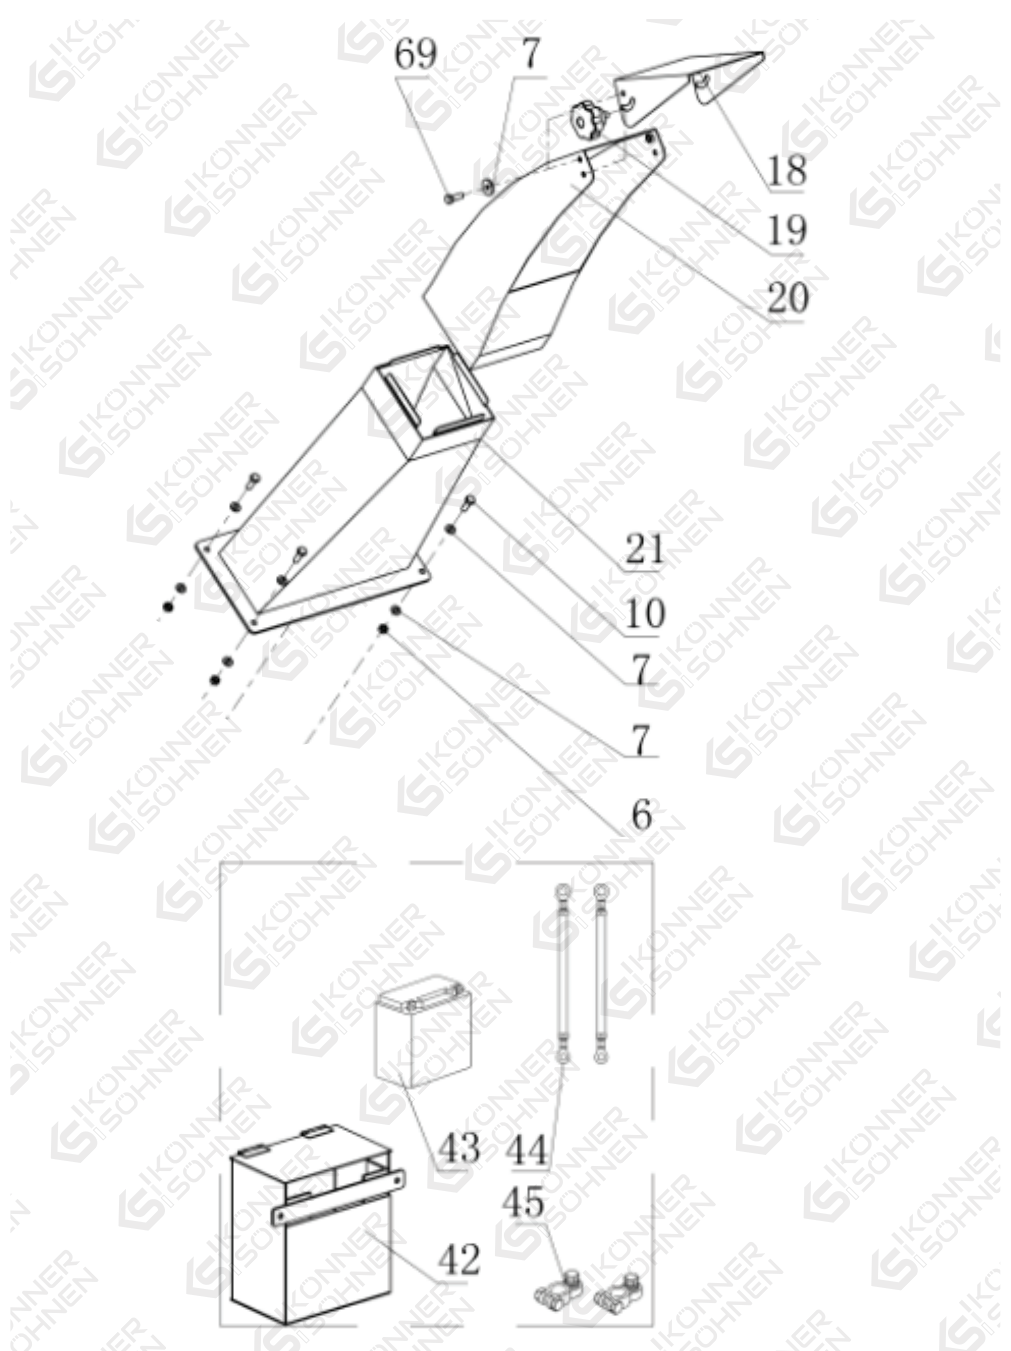

WOOD CHIPPER EXPLODED VIEW

KS 500WS, KS 700WS

TRADITIONELLE DEUTSCHE QUALITÄT

No	REF. No	DESCRIPTION	QTY
1	KS 500WS-1	Feed hopper	1
2	KS 500WS-2	M6x30 Cross recessed pan head screws	4
3	KS 500WS-3	Handle	2
4	KS 500WS-4	Flat Washer $\varphi 6$	4
5	KS 500WS-5	Non-Metallic Insert Hex Nut M6	4
6	KS 500WS-6	Non-Metallic Insert Hex Nut M5	31
7	KS 500WS-7	Flat Washer $\varphi 8$	65
8	KS 500WS-8	Anti-splash plate	1
9	KS 500WS-9	Press plate	1
10	KS 500WS-10	M8X20 Hex bolts	20
11	KS 500WS-11	Non-Metallic Insert Hex Nut M4	4
12	KS 500WS-12	Switch box	1
13	KS 500WS-13	M4x70 Cross recessed pan head screws	4
14	KS 500WS-14	Non-Metallic Insert Hex Nut M10	29
15	KS 500WS-15	Spring Washer $\varphi 12$	12
16	KS 500WS-16	Flat Washer $\varphi 10$	38
17	KS 500WS-17	Engine	1

No	REF. No	DESCRIPTION	QTY
18	KS 500WS-18	Guide plate	1
19	KS 500WS-19	Knob	1
20	KS 500WS-20	Steerable hopper	1
21	KS 500WS-21	Fixed hopper	1
22	KS 500WS-22	Engine Fixed plate	1
23	KS 500WS-23	Bearing housing	2
24	KS 500WS-24	Body	1
25	KS 500WS-25	Key	1
26	KS 500WS-26	Spacer	2
27	KS 500WS-27	M10X25 Hex bolts	6
28	KS 500WS-28	Baffle	2
29	KS 500WS-29	Roller	1
30	KS 500WS-30	Knife	2
31	KS 500WS-31	8x7 key	1
32	KS 500WS-32	Body baffle	1
33	KS 500WS-33	Spring Washer M8	21
34	KS 500WS-34	Cover	1

No	REF. No	DESCRIPTION	QTY
52	KS 500WS-52	Pin	2
53	KS 500WS-53	Wheel	2
54	KS 500WS-54	Nut	2
55	KS 500WS-55	Dust cover	2
56	KS 500WS-56	Flat Washer ϕ 24	2
57	KS 500WS-57	Big Knob	1
58	KS 500WS-58	Trailer seat	1
59	KS 500WS-59	Pin	1
60	KS 500WS-60	R axis	1
61	KS 500WS-61	Supporting foot	1
62	KS 500WS-62	Cushion	2
63	KS 500WS-63	M8X70 Hex bolts	4
64	KS 500WS-64	Chain	2
65	KS 500WS-65	Non-Metallic Insert Hex Nut M12	3
66	KS 500WS-66	Tow pole	1
67	KS 500WS-67	Trailer cover	1
68	KS 500WS-68	M12X75 Hex bolts	3
69	KS 500WS-69	M8X16 Hex bolts	6