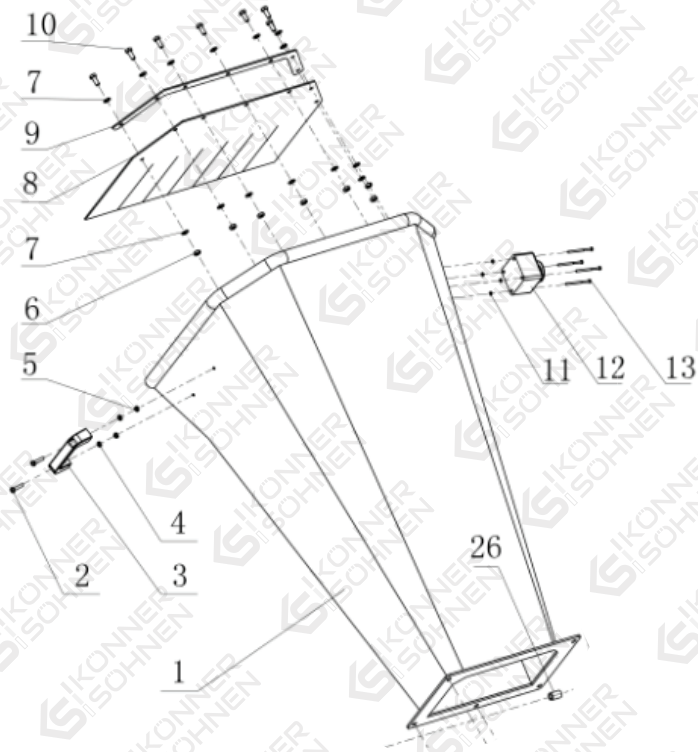

WOOD CHIPPER EXPLODED VIEW

KS 500WS, KS 700WS

TRADITIONELLE DEUTSCHE QUALITÄT

No	REF. No	DESCRIPTION	QTY
1	KS 500WS-1	Feed hopper	1
2	KS 500WS-2	M6x30 Cross recessed pan head screws	4
3	KS 500WS-3	Handle	2
4	KS 500WS-4	Flat Washer $\varphi 6$	4
5	KS 500WS-5	Non-Metallic Insert Hex Nut M6	4
6	KS 500WS-6	Non-Metallic Insert Hex Nut M5	31
7	KS 500WS-7	Flat Washer $\varphi 8$	65
8	KS 500WS-8	Anti-splash plate	1
9	KS 500WS-9	Press plate	1
10	KS 500WS-10	M8X20 Hex bolts	20
11	KS 500WS-11	Non-Metallic Insert Hex Nut M4	4
12	KS 500WS-12	Switch box	1
13	KS 500WS-13	M4x70 Cross recessed pan head screws	4
14	KS 500WS-14	Non-Metallic Insert Hex Nut M10	29
15	KS 500WS-15	Spring Washer $\varphi 12$	12
16	KS 500WS-16	Flat Washer $\varphi 10$	38
17	KS 500WS-17	Engine	1

No	REF. No	DESCRIPTION	QTY
18	KS 500WS-18	Guide plate	1
19	KS 500WS-19	Knob	1
20	KS 500WS-20	Steerable hopper	1
21	KS 500WS-21	Fixed hopper	1
22	KS 500WS-22	Engine Fixed plate	1
23	KS 500WS-23	Bearing housing	2
24	KS 500WS-24	Body	1
25	KS 500WS-25	Key	1
26	KS 500WS-26	Spacer	2
27	KS 500WS-27	M10X25 Hex bolts	6
28	KS 500WS-28	Baffle	2
29	KS 500WS-29	Roller	1
30	KS 500WS-30	Knife	2
31	KS 500WS-31	8x7 key	1
32	KS 500WS-32	Body baffle	1
33	KS 500WS-33	Spring Washer M8	21
34	KS 500WS-34	Cover	1

No	REF. No	DESCRIPTION	QTY
52	KS 500WS-52	Pin	2
53	KS 500WS-53	Wheel	2
54	KS 500WS-54	Nut	2
55	KS 500WS-55	Dust cover	2
56	KS 500WS-56	Flat Washer ϕ 24	2
57	KS 500WS-57	Big Knob	1
58	KS 500WS-58	Trailer seat	1
59	KS 500WS-59	Pin	1
60	KS 500WS-60	R axis	1
61	KS 500WS-61	Supporting foot	1
62	KS 500WS-62	Cushion	2
63	KS 500WS-63	M8X70 Hex bolts	4
64	KS 500WS-64	Chain	2
65	KS 500WS-65	Non-Metallic Insert Hex Nut M12	3
66	KS 500WS-66	Tow pole	1
67	KS 500WS-67	Trailer cover	1
68	KS 500WS-68	M12X75 Hex bolts	3
69	KS 500WS-69	M8X16 Hex bolts	6