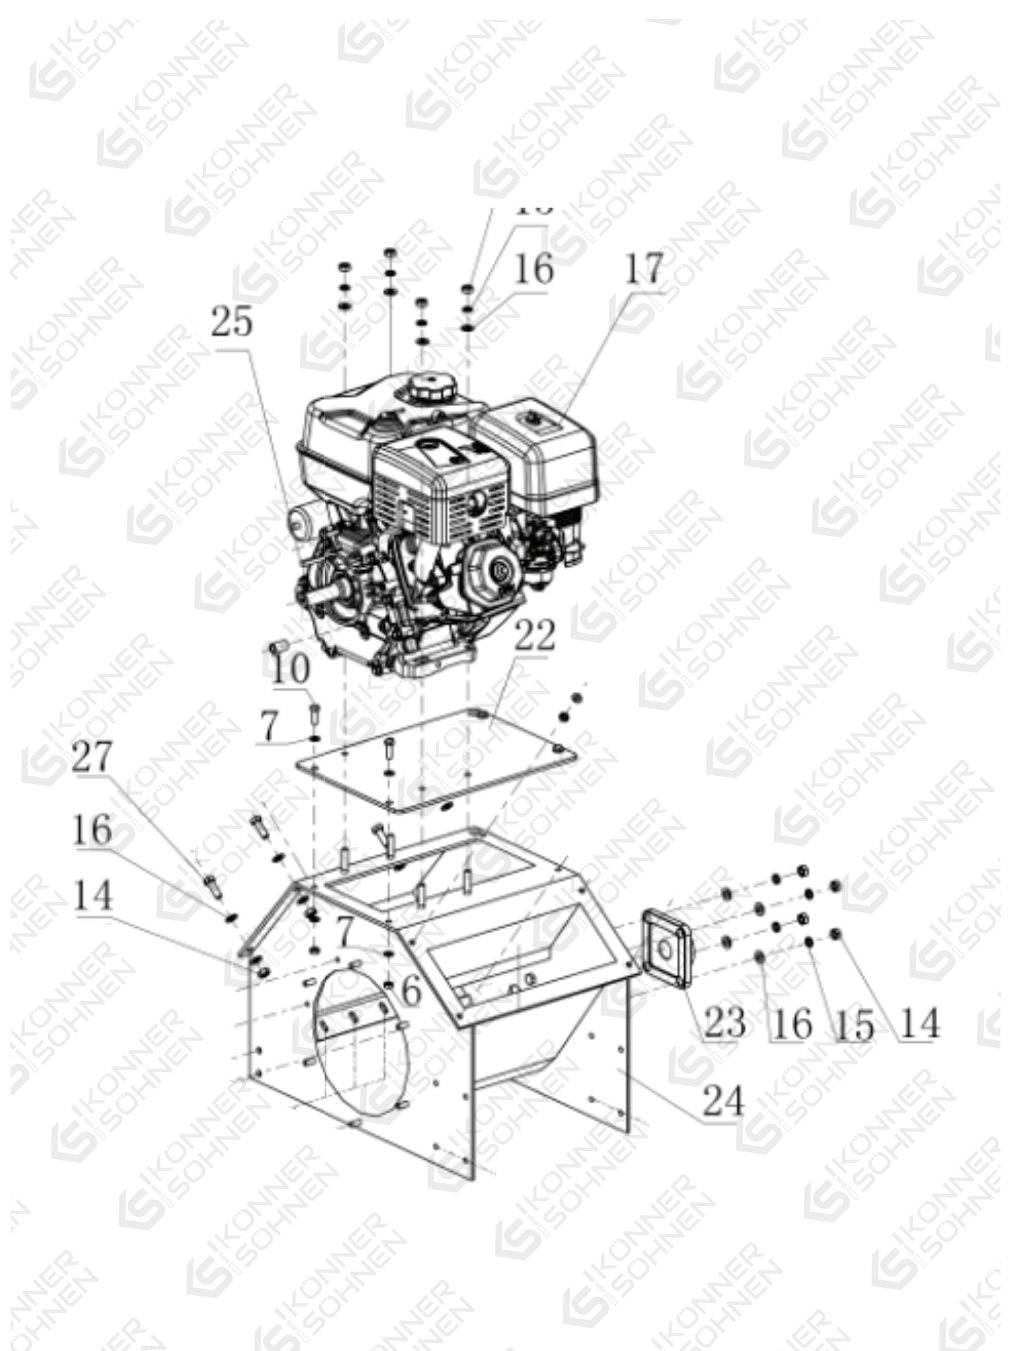

WOOD CHIPPER EXPLODED VIEW

KS 500WS, KS 700WS

TRADITIONELLE DEUTSCHE QUALITÄT

No	REF. No	DESCRIPTION	QTY
1	KS 500WS-1	Feed hopper	1
2	KS 500WS-2	M6x30 Cross recessed pan head screws	4
3	KS 500WS-3	Handle	2
4	KS 500WS-4	Flat Washer $\varphi 6$	4
5	KS 500WS-5	Non-Metallic Insert Hex Nut M6	4
6	KS 500WS-6	Non-Metallic Insert Hex Nut M5	31
7	KS 500WS-7	Flat Washer $\varphi 8$	65
8	KS 500WS-8	Anti-splash plate	1
9	KS 500WS-9	Press plate	1
10	KS 500WS-10	M8X20 Hex bolts	20
11	KS 500WS-11	Non-Metallic Insert Hex Nut M4	4
12	KS 500WS-12	Switch box	1
13	KS 500WS-13	M4x70 Cross recessed pan head screws	4
14	KS 500WS-14	Non-Metallic Insert Hex Nut M10	29
15	KS 500WS-15	Spring Washer $\varphi 12$	12
16	KS 500WS-16	Flat Washer $\varphi 10$	38
17	KS 500WS-17	Engine	1

No	REF. No	DESCRIPTION	QTY
18	KS 500WS-18	Guide plate	1
19	KS 500WS-19	Knob	1
20	KS 500WS-20	Steerable hopper	1
21	KS 500WS-21	Fixed hopper	1
22	KS 500WS-22	Engine Fixed plate	1
23	KS 500WS-23	Bearing housing	2
24	KS 500WS-24	Body	1
25	KS 500WS-25	Key	1
26	KS 500WS-26	Spacer	2
27	KS 500WS-27	M10X25 Hex bolts	6
28	KS 500WS-28	Baffle	2
29	KS 500WS-29	Roller	1
30	KS 500WS-30	Knife	2
31	KS 500WS-31	8x7 key	1
32	KS 500WS-32	Body baffle	1
33	KS 500WS-33	Spring Washer M8	21
34	KS 500WS-34	Cover	1

No	REF. No	DESCRIPTION	QTY
52	KS 500WS-52	Pin	2
53	KS 500WS-53	Wheel	2
54	KS 500WS-54	Nut	2
55	KS 500WS-55	Dust cover	2
56	KS 500WS-56	Flat Washer ϕ 24	2
57	KS 500WS-57	Big Knob	1
58	KS 500WS-58	Trailer seat	1
59	KS 500WS-59	Pin	1
60	KS 500WS-60	R axis	1
61	KS 500WS-61	Supporting foot	1
62	KS 500WS-62	Cushion	2
63	KS 500WS-63	M8X70 Hex bolts	4
64	KS 500WS-64	Chain	2
65	KS 500WS-65	Non-Metallic Insert Hex Nut M12	3
66	KS 500WS-66	Tow pole	1
67	KS 500WS-67	Trailer cover	1
68	KS 500WS-68	M12X75 Hex bolts	3
69	KS 500WS-69	M8X16 Hex bolts	6