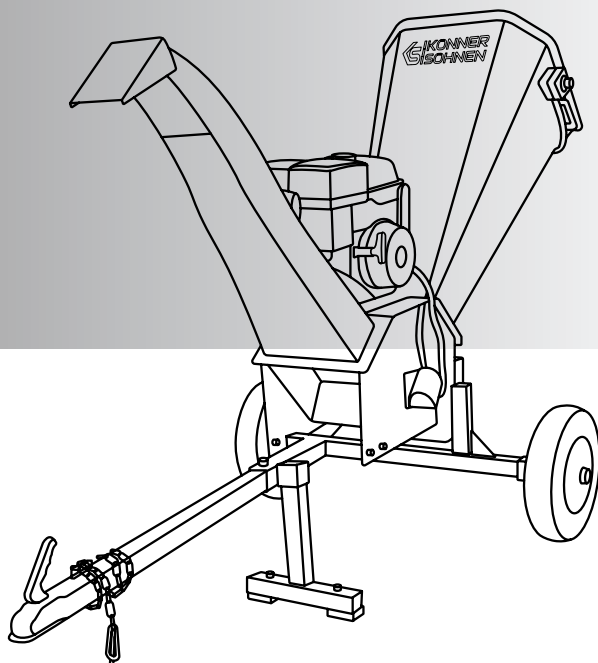

WOOD CHIPPER EXPLODED VIEW

KS 500WS, KS 700WS

TRADITIONELLE DEUTSCHE QUALITÄT

No	REF. No	DESCRIPTION	QTY
1	KS 500WS-1	Feed hopper	1
2	KS 500WS-2	M6x30 Cross recessed pan head screws	4
3	KS 500WS-3	Handle	2
4	KS 500WS-4	Flat Washer $\varphi 6$	4
5	KS 500WS-5	Non-Metallic Insert Hex Nut M6	4
6	KS 500WS-6	Non-Metallic Insert Hex Nut M5	31
7	KS 500WS-7	Flat Washer $\varphi 8$	65
8	KS 500WS-8	Anti-splash plate	1
9	KS 500WS-9	Press plate	1
10	KS 500WS-10	M8X20 Hex bolts	20
11	KS 500WS-11	Non-Metallic Insert Hex Nut M4	4
12	KS 500WS-12	Switch box	1
13	KS 500WS-13	M4x70 Cross recessed pan head screws	4
14	KS 500WS-14	Non-Metallic Insert Hex Nut M10	29
15	KS 500WS-15	Spring Washer $\varphi 12$	12
16	KS 500WS-16	Flat Washer $\varphi 10$	38
17	KS 500WS-17	Engine	1

No	REF. No	DESCRIPTION	QTY
18	KS 500WS-18	Guide plate	1
19	KS 500WS-19	Knob	1
20	KS 500WS-20	Steerable hopper	1
21	KS 500WS-21	Fixed hopper	1
22	KS 500WS-22	Engine Fixed plate	1
23	KS 500WS-23	Bearing housing	2
24	KS 500WS-24	Body	1
25	KS 500WS-25	Key	1
26	KS 500WS-26	Spacer	2
27	KS 500WS-27	M10X25 Hex bolts	6
28	KS 500WS-28	Baffle	2
29	KS 500WS-29	Roller	1
30	KS 500WS-30	Knife	2
31	KS 500WS-31	8x7 key	1
32	KS 500WS-32	Body baffle	1
33	KS 500WS-33	Spring Washer M8	21
34	KS 500WS-34	Cover	1

No	REF. No	DESCRIPTION	QTY
52	KS 500WS-52	Pin	2
53	KS 500WS-53	Wheel	2
54	KS 500WS-54	Nut	2
55	KS 500WS-55	Dust cover	2
56	KS 500WS-56	Flat Washer ϕ 24	2
57	KS 500WS-57	Big Knob	1
58	KS 500WS-58	Trailer seat	1
59	KS 500WS-59	Pin	1
60	KS 500WS-60	R axis	1
61	KS 500WS-61	Supporting foot	1
62	KS 500WS-62	Cushion	2
63	KS 500WS-63	M8X70 Hex bolts	4
64	KS 500WS-64	Chain	2
65	KS 500WS-65	Non-Metallic Insert Hex Nut M12	3
66	KS 500WS-66	Tow pole	1
67	KS 500WS-67	Trailer cover	1
68	KS 500WS-68	M12X75 Hex bolts	3
69	KS 500WS-69	M8X16 Hex bolts	6