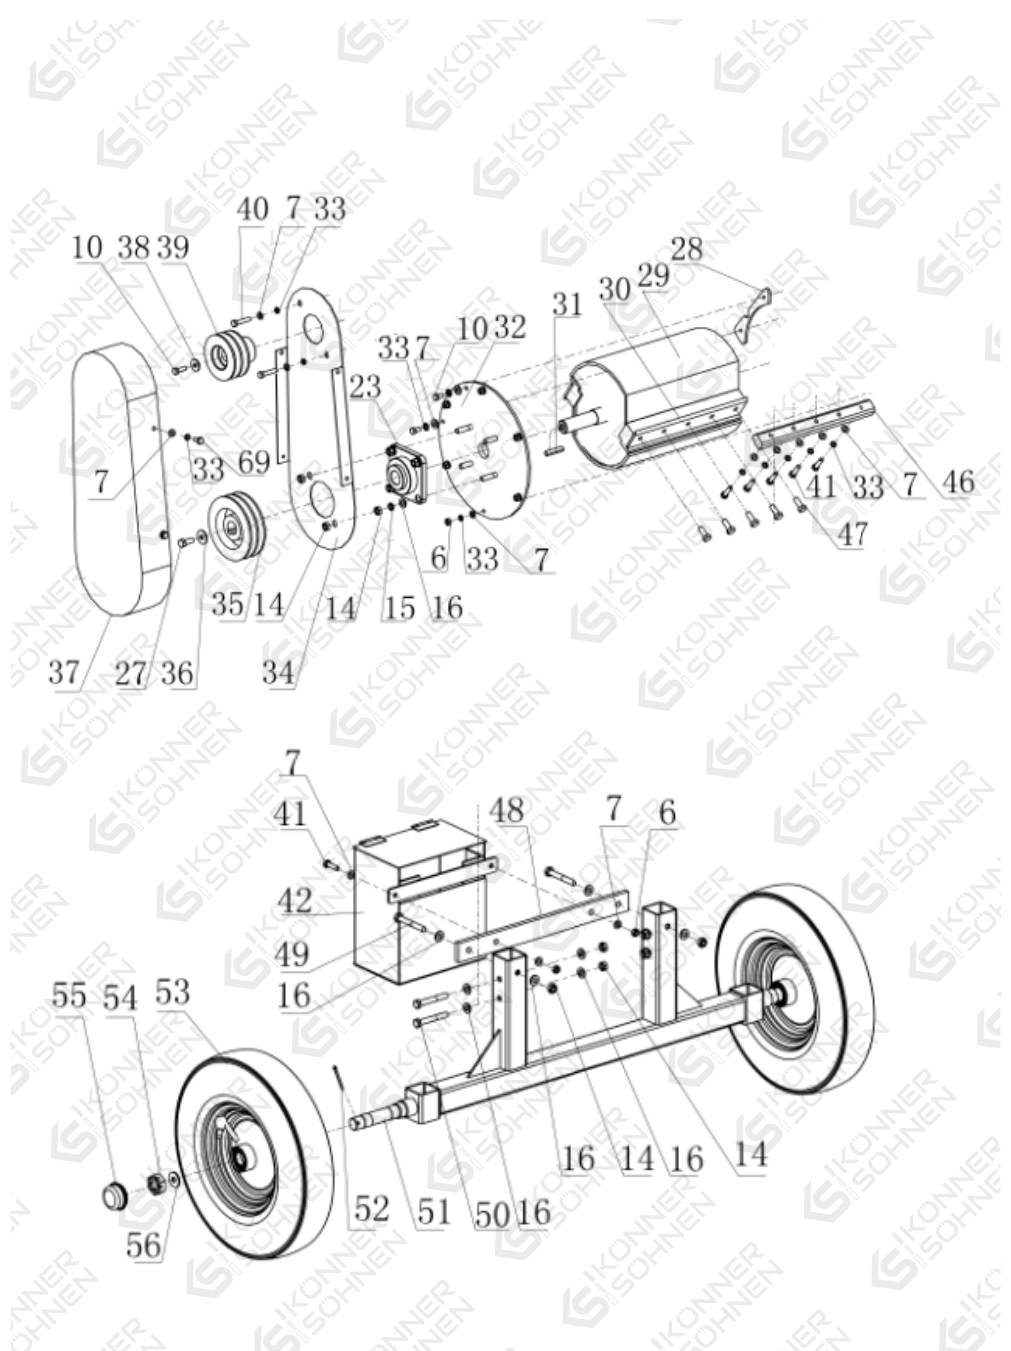

WOOD CHIPPER EXPLODED VIEW

KS 500WS, KS 700WS

TRADITIONELLE DEUTSCHE QUALITÄT

No	REF. No	DESCRIPTION	QTY
1	KS 500WS-1	Feed hopper	1
2	KS 500WS-2	M6x30 Cross recessed pan head screws	4
3	KS 500WS-3	Handle	2
4	KS 500WS-4	Flat Washer $\varphi 6$	4
5	KS 500WS-5	Non-Metallic Insert Hex Nut M6	4
6	KS 500WS-6	Non-Metallic Insert Hex Nut M5	31
7	KS 500WS-7	Flat Washer $\varphi 8$	65
8	KS 500WS-8	Anti-splash plate	1
9	KS 500WS-9	Press plate	1
10	KS 500WS-10	M8X20 Hex bolts	20
11	KS 500WS-11	Non-Metallic Insert Hex Nut M4	4
12	KS 500WS-12	Switch box	1
13	KS 500WS-13	M4x70 Cross recessed pan head screws	4
14	KS 500WS-14	Non-Metallic Insert Hex Nut M10	29
15	KS 500WS-15	Spring Washer $\varphi 12$	12
16	KS 500WS-16	Flat Washer $\varphi 10$	38
17	KS 500WS-17	Engine	1

No	REF. No	DESCRIPTION	QTY
18	KS 500WS-18	Guide plate	1
19	KS 500WS-19	Knob	1
20	KS 500WS-20	Steerable hopper	1
21	KS 500WS-21	Fixed hopper	1
22	KS 500WS-22	Engine Fixed plate	1
23	KS 500WS-23	Bearing housing	2
24	KS 500WS-24	Body	1
25	KS 500WS-25	Key	1
26	KS 500WS-26	Spacer	2
27	KS 500WS-27	M10X25 Hex bolts	6
28	KS 500WS-28	Baffle	2
29	KS 500WS-29	Roller	1
30	KS 500WS-30	Knife	2
31	KS 500WS-31	8x7 key	1
32	KS 500WS-32	Body baffle	1
33	KS 500WS-33	Spring Washer M8	21
34	KS 500WS-34	Cover	1

No	REF. No	DESCRIPTION	QTY
52	KS 500WS-52	Pin	2
53	KS 500WS-53	Wheel	2
54	KS 500WS-54	Nut	2
55	KS 500WS-55	Dust cover	2
56	KS 500WS-56	Flat Washer ϕ 24	2
57	KS 500WS-57	Big Knob	1
58	KS 500WS-58	Trailer seat	1
59	KS 500WS-59	Pin	1
60	KS 500WS-60	R axis	1
61	KS 500WS-61	Supporting foot	1
62	KS 500WS-62	Cushion	2
63	KS 500WS-63	M8X70 Hex bolts	4
64	KS 500WS-64	Chain	2
65	KS 500WS-65	Non-Metallic Insert Hex Nut M12	3
66	KS 500WS-66	Tow pole	1
67	KS 500WS-67	Trailer cover	1
68	KS 500WS-68	M12X75 Hex bolts	3
69	KS 500WS-69	M8X16 Hex bolts	6